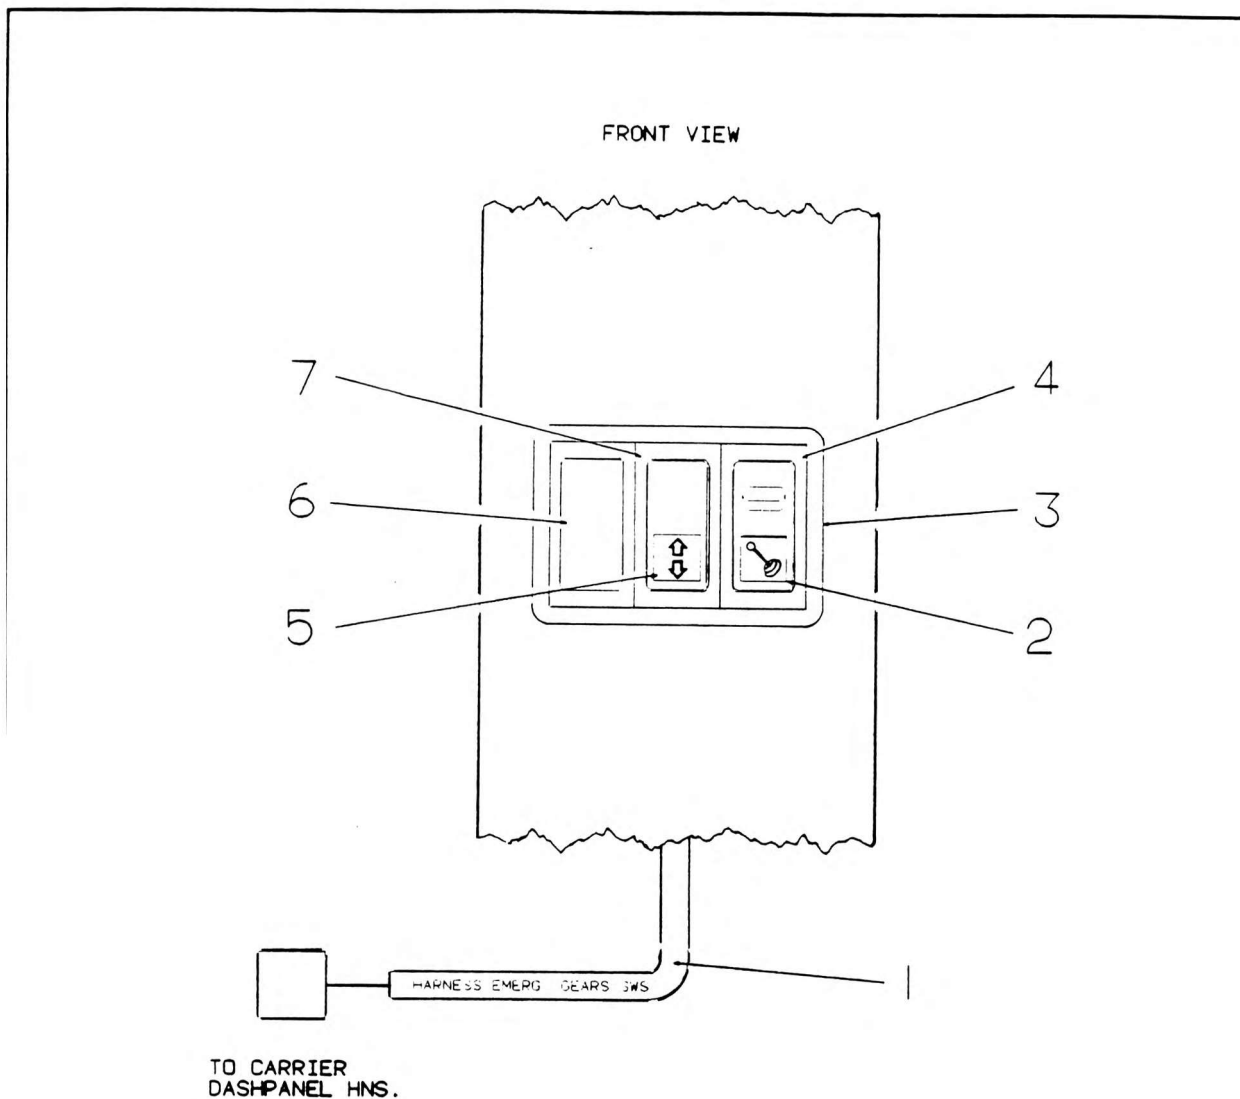

ELECT ASSY EMERGENCY GEAR SWITCH

| NO. | PART NO.     | QTY. | DESCRIPTION                            | NO. | PART NO. | QTY. | DESCRIPTION |
|-----|--------------|------|--|-----|----------|------|-------------|
| 1 + | 6-512-990259 | 1    | Harness Assy Emergency Gear Switch     |     |          |      |             |
| 2   | 7-589-990077 | 1    | Lens Insert Emergency Manual Gearshift |     |          |      |             |
| 3   | 7-638-990043 | 1    | Mounting Panel Switches 3 Way          |     |          |      |             |
| 4   | 7-872-990235 | 1    | Switch Safety                          |     |          |      |             |
| 5   | 7-589-990109 | 1    | Lens Insert Forward/Reverse            |     |          |      |             |
| 6   | 8387664      | 1    | Plug Blanking Rocker Switches          |     |          |      |             |
| 7   | 7-872-990275 | 1    | Switch Rocker 3 Position               |     |          |      |             |